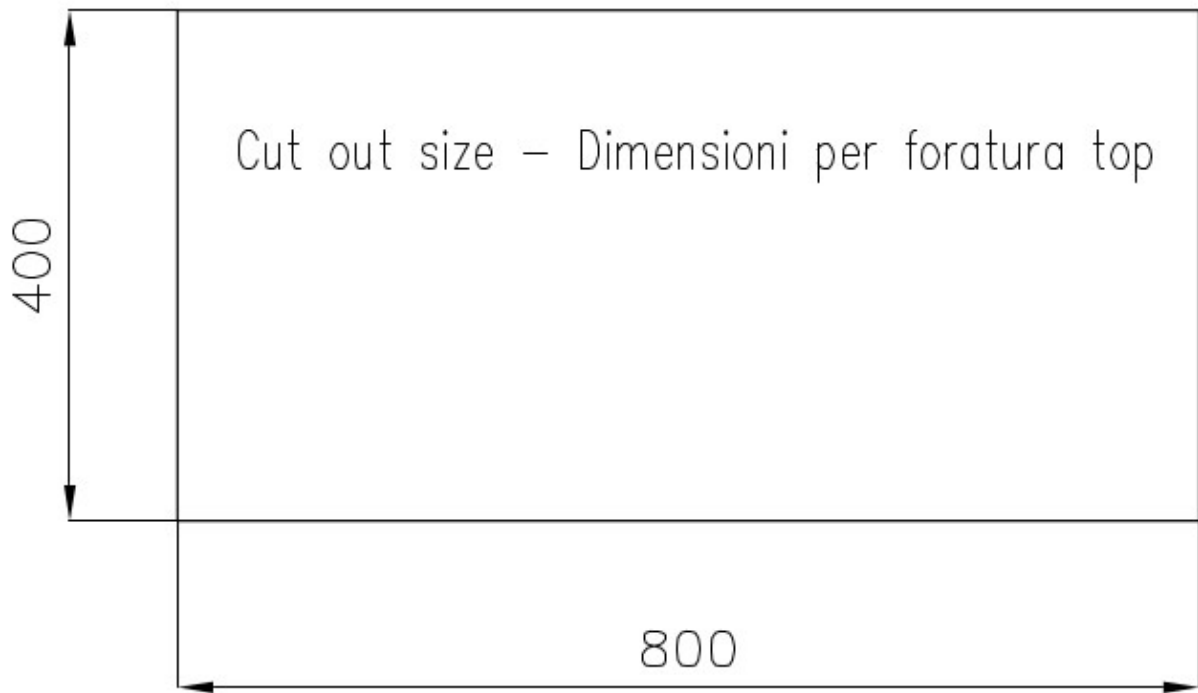

ACCESSORI OPZIONALI